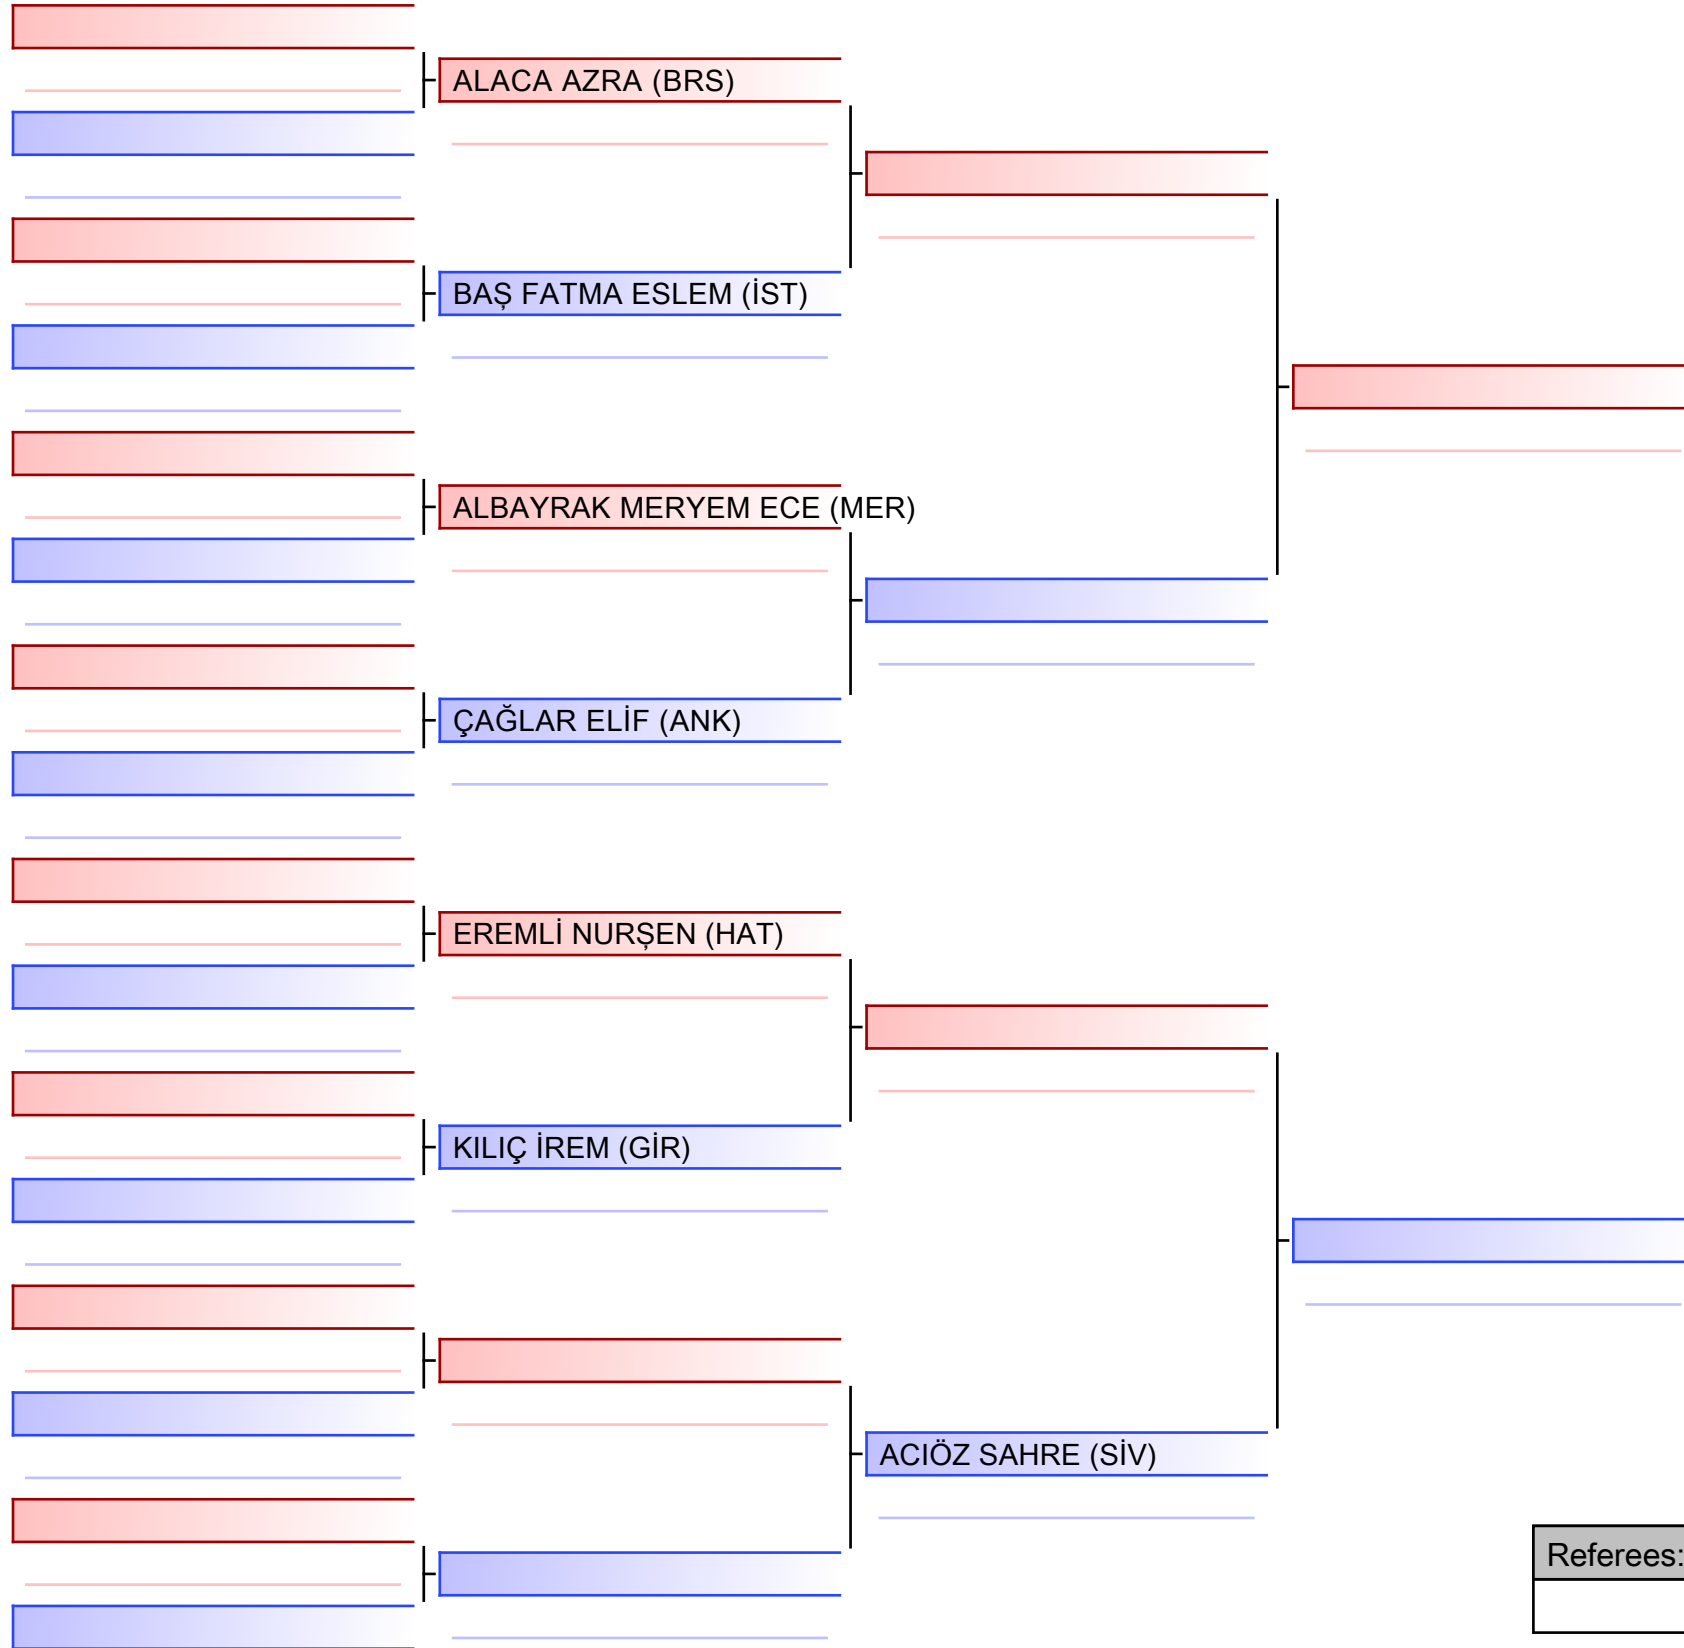

www.sportdata.org

WKF APPROVED

Referees:

[Redacted]

Referees:			

Referee

Referees:			

Referee